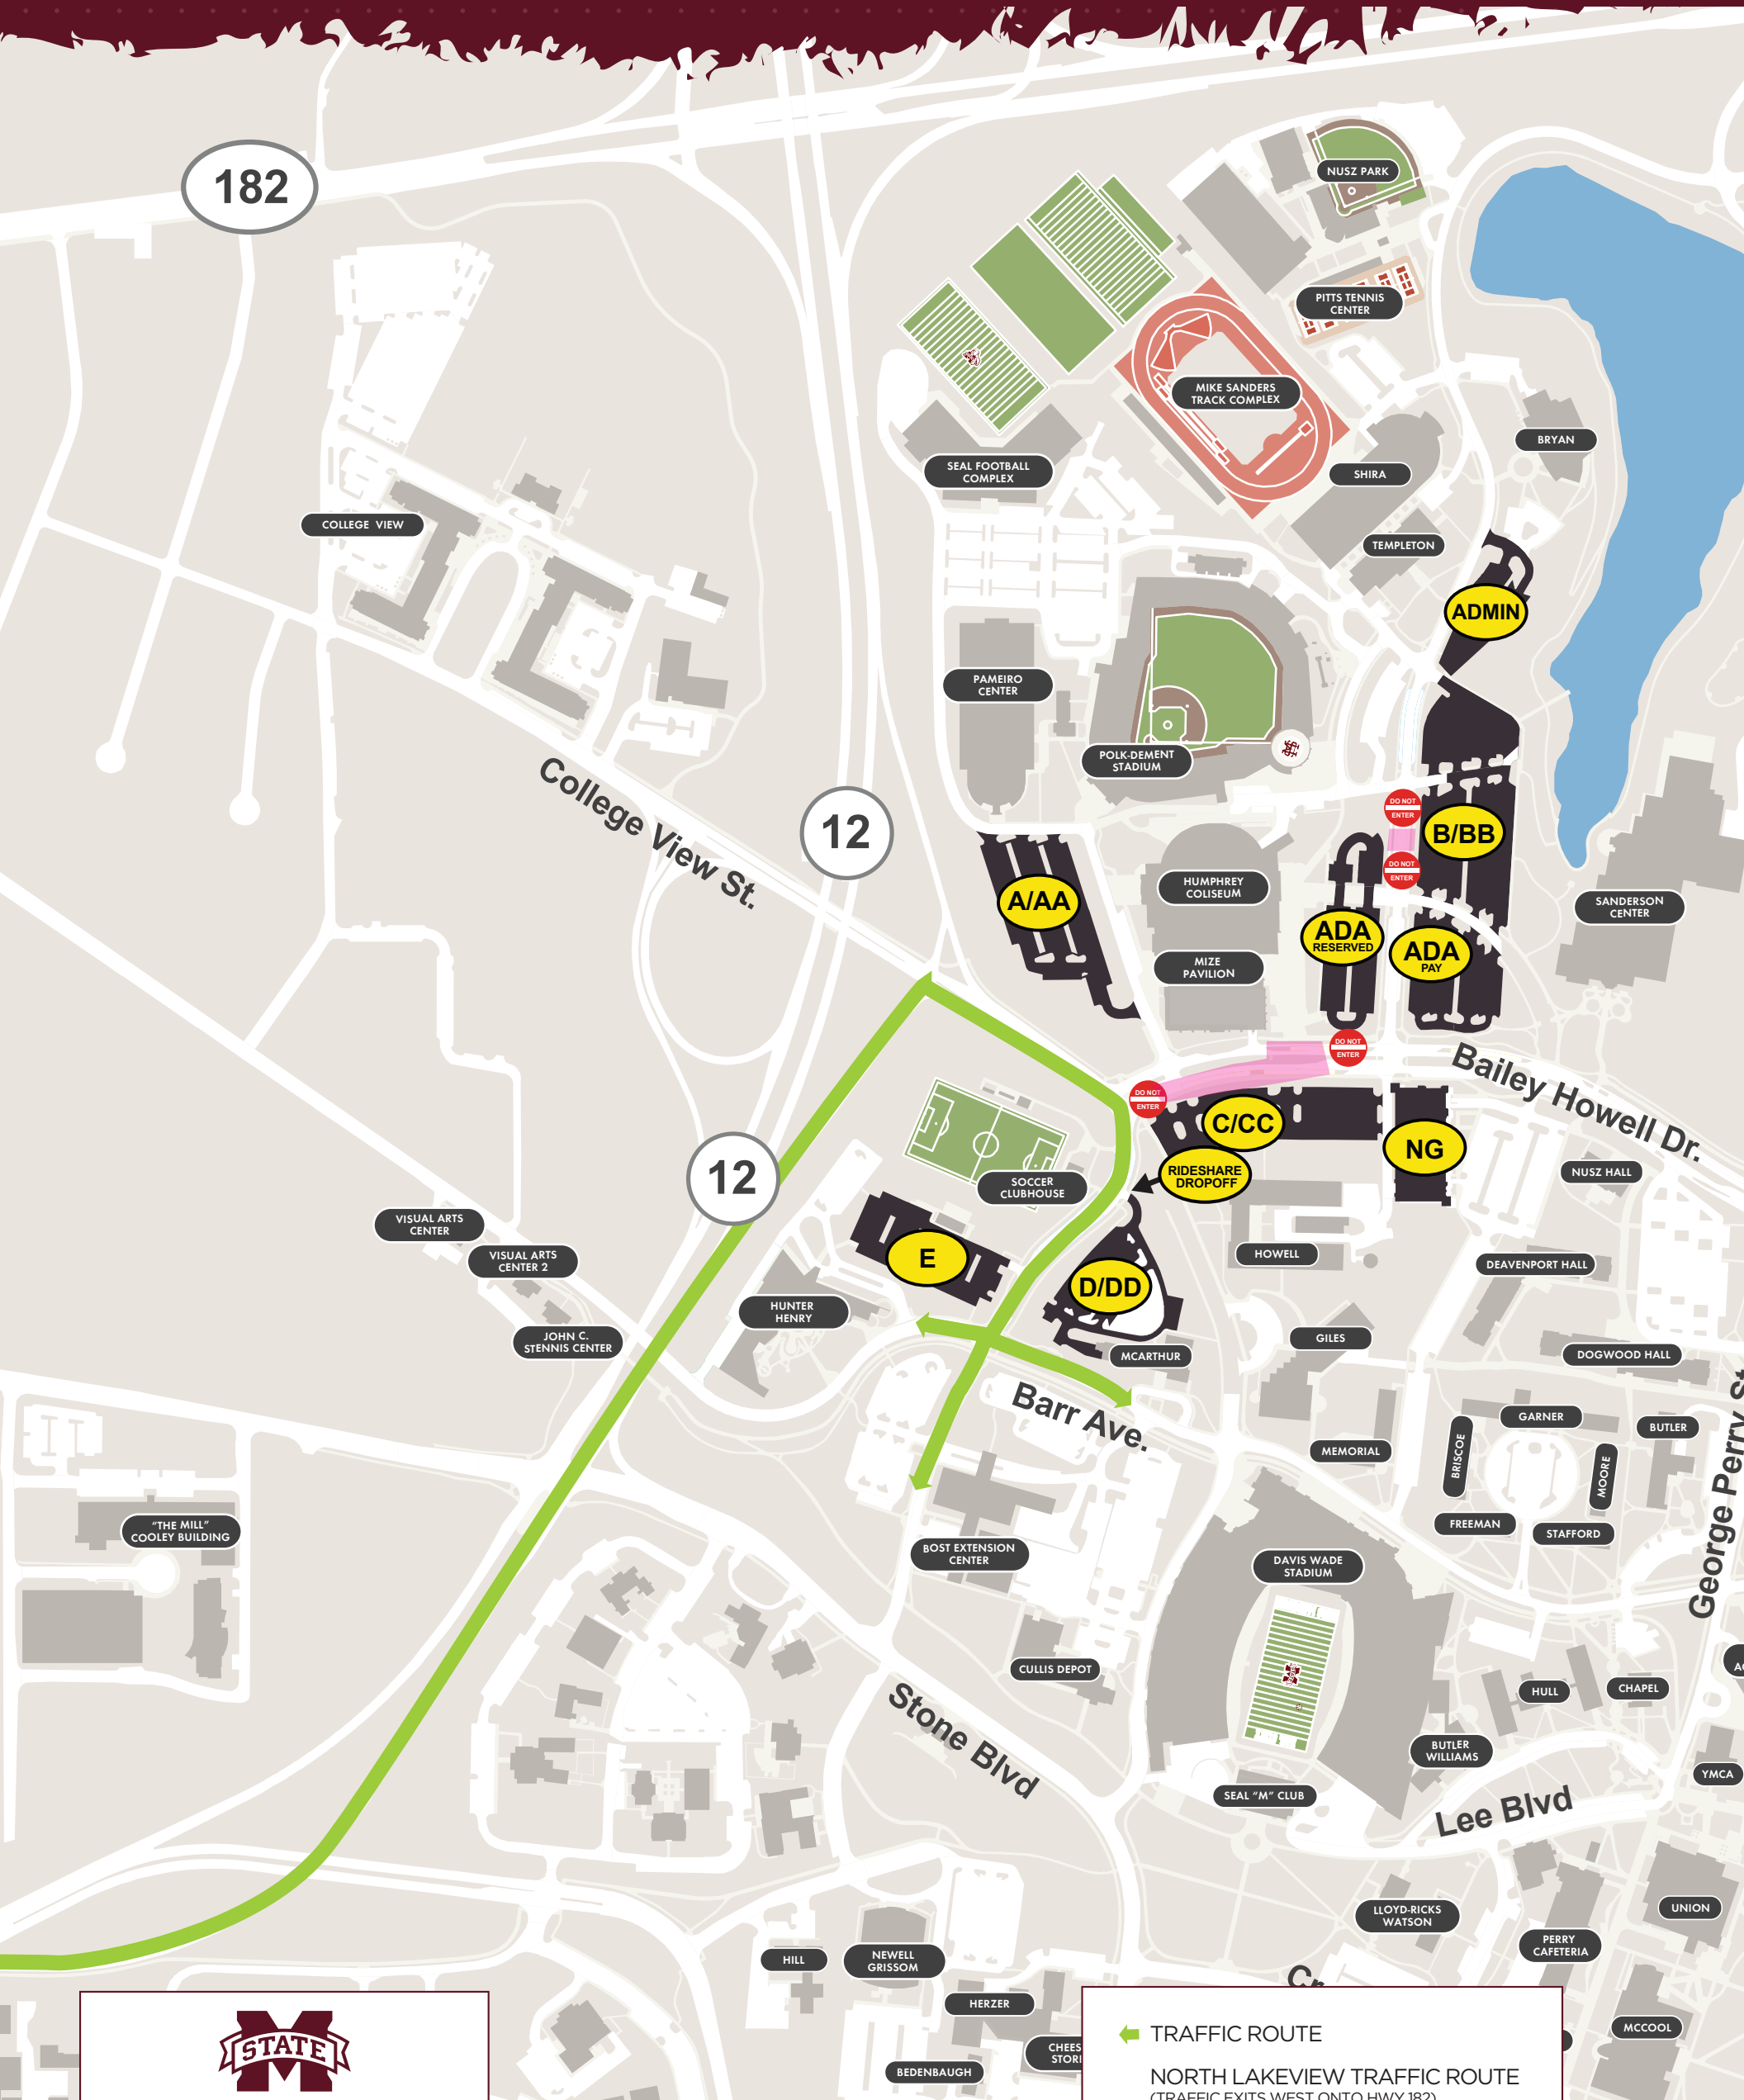

BASKETBALL GAME DAY

Ride Share Services

- ← TRAFFIC ROUTE
- ← NORTH LAKEVIEW TRAFFIC ROUTE (TRAFFIC EXITS WEST ONTO HWY 182)
- PEDESTRIANS ONLY