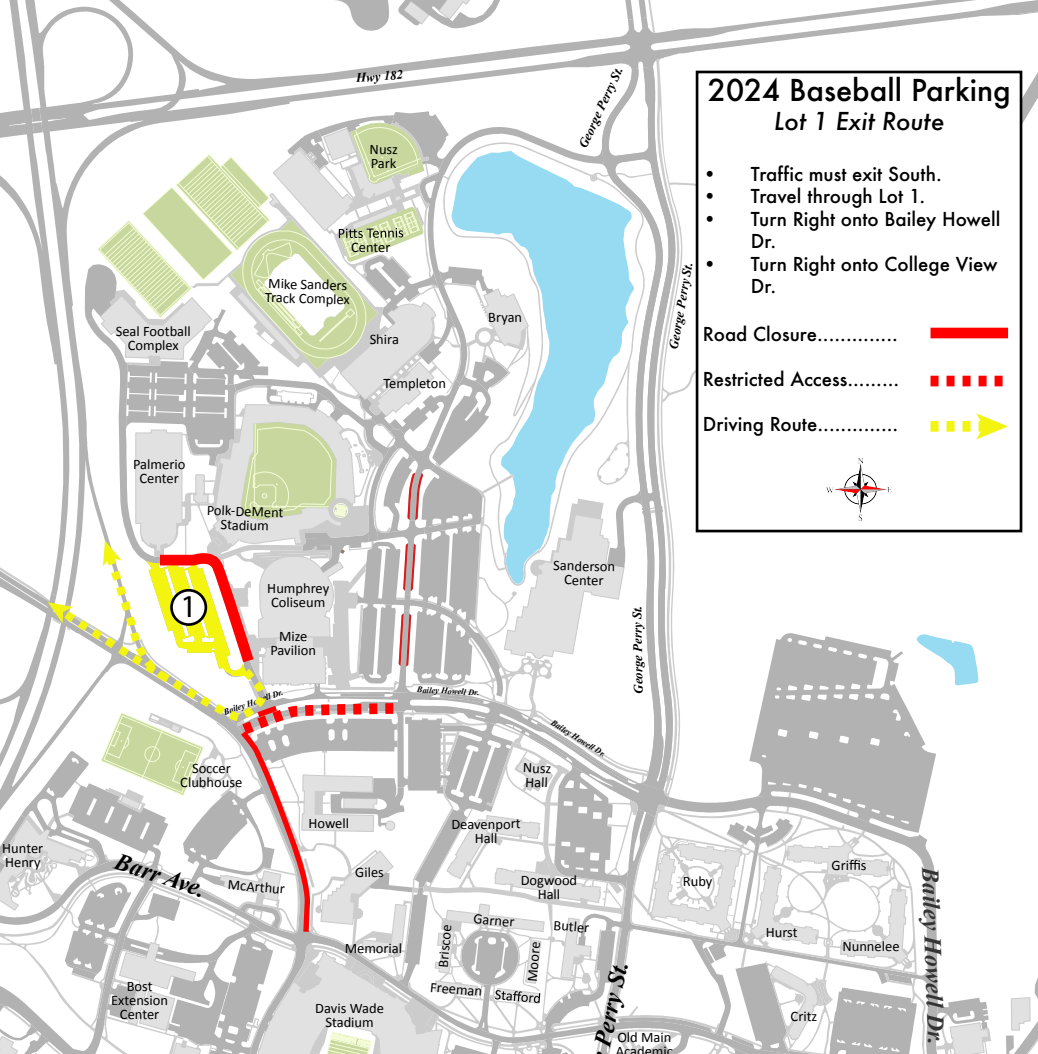

2024 Baseball Parking Lot 1 Exit Route

- Traffic must exit South.
- Travel through Lot 1.
- Turn Right onto Bailey Howell Dr.
- Turn Right onto College View Dr.

Road Closure..... 

Restricted Access..... 

Driving Route..... 

Hwy 182

George Perry St.

George Perry St.

George Perry St.

George Perry St.

Bailey Howell Dr.

Barr Ave.

Pitts Tennis Center

Mike Sanders Track Complex

Seal Football Complex

Palmerio Center

Polk-DeMent Stadium

Humphrey Coliseum

Mize Pavilion

Sanderson Center