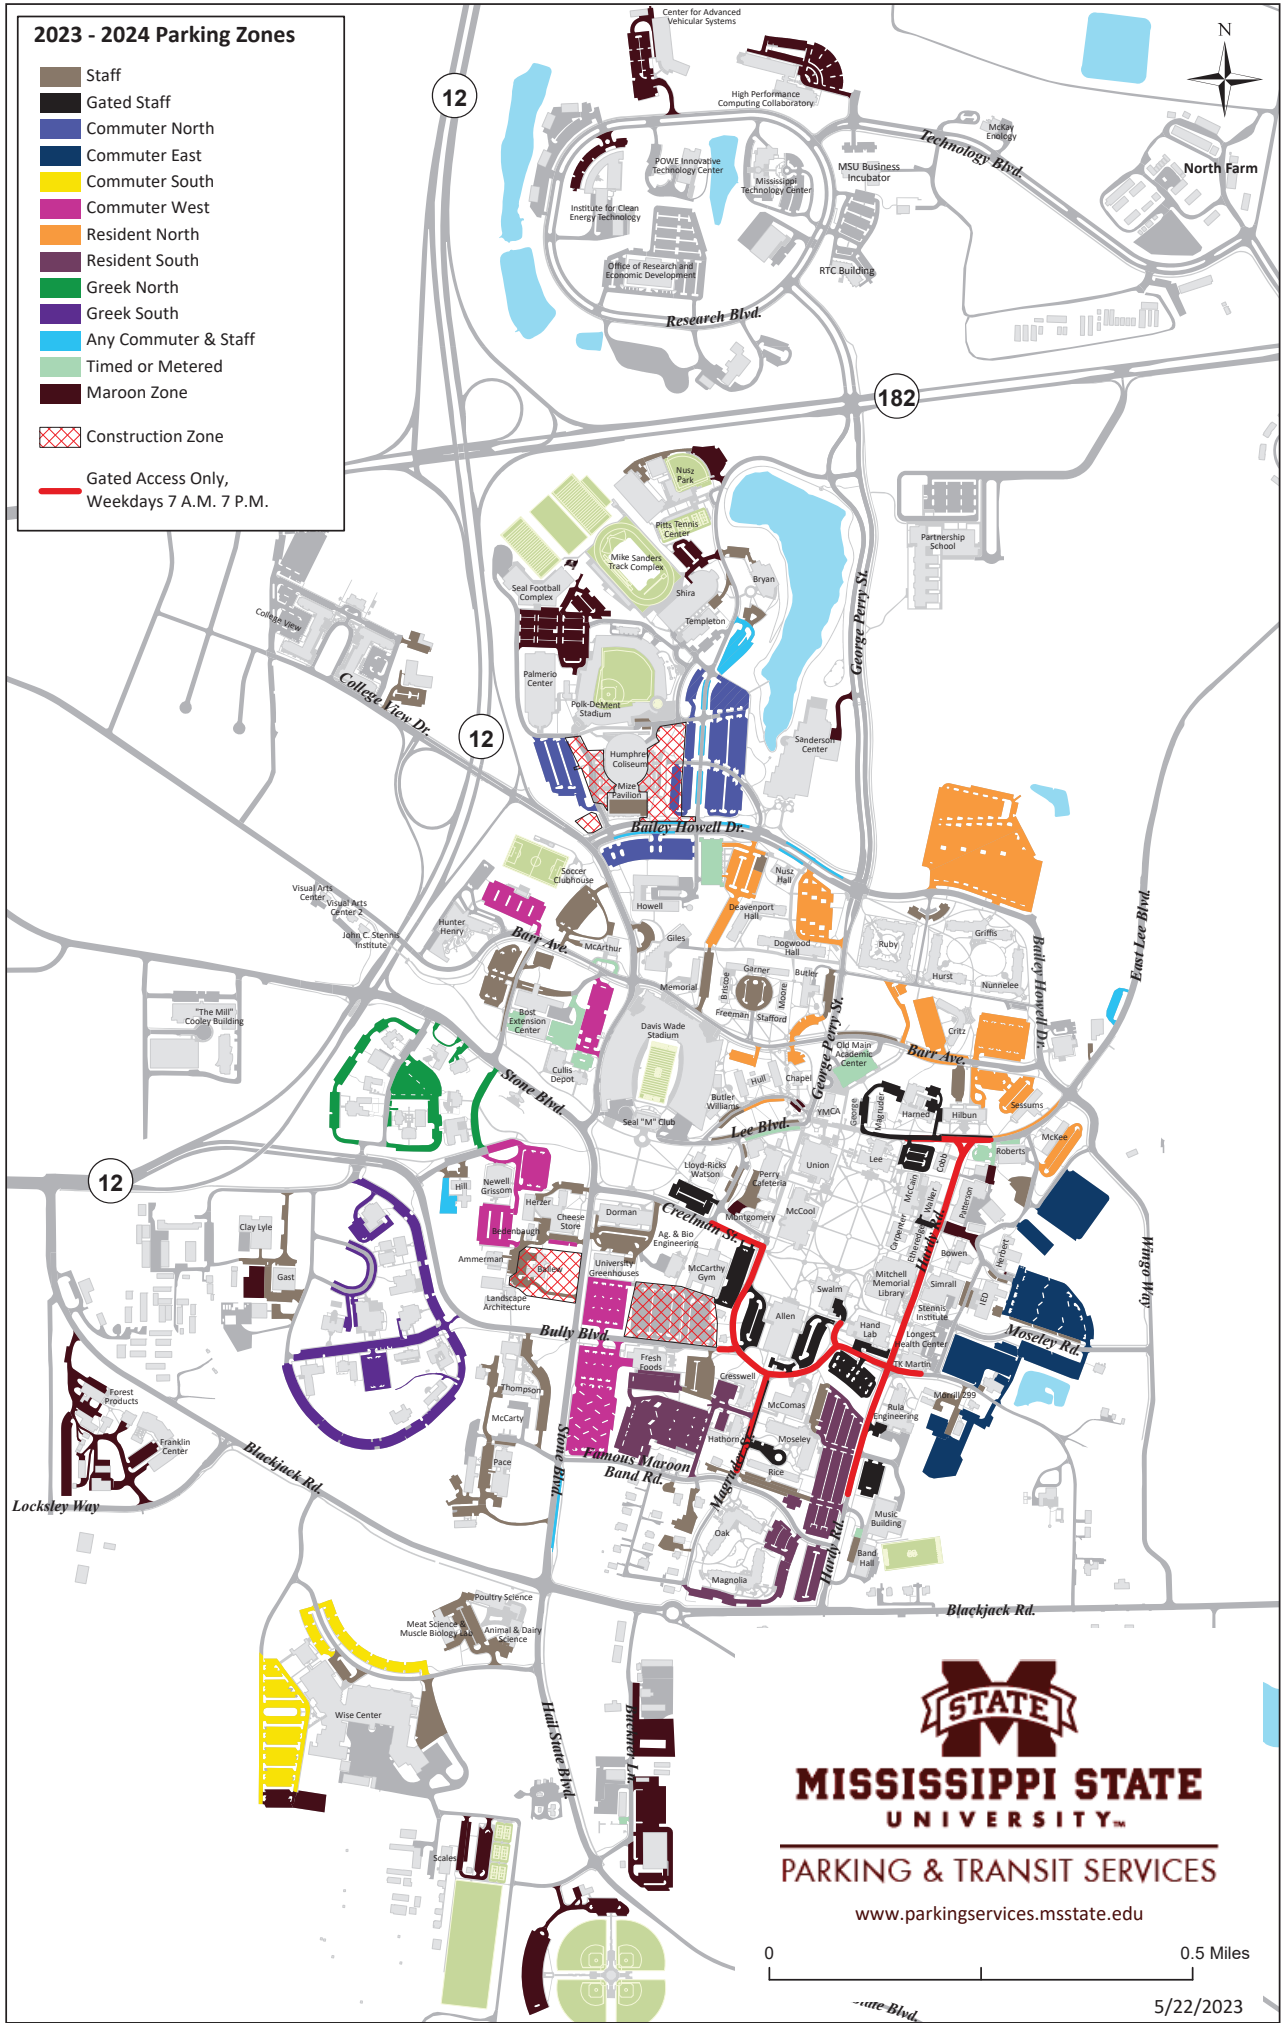

**2023 - 2024 Parking Zones**

- Staff
- Gated Staff
- Commuter North
- Commuter East
- Commuter South
- Commuter West
- Resident North
- Resident South
- Greek North
- Greek South
- Any Commuter & Staff
- Timed or Metered
- Maroon Zone
- Construction Zone
- Gated Access Only,  
Weekdays 7 A.M. - 7 P.M.

**MISSISSIPPI STATE UNIVERSITY**

**PARKING & TRANSIT SERVICES**

[www.parkingservices.msstate.edu](http://www.parkingservices.msstate.edu)

0 |-----| 0.5 Miles

5/22/2023